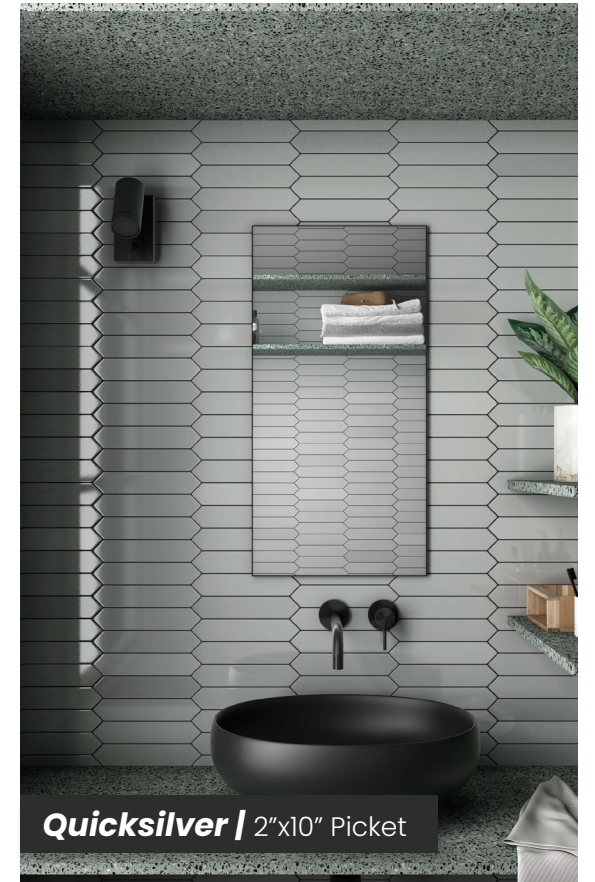

Adriatic Blue | 2"x10" Picket

Quicksilver | 2"x10" Picket

Tile
Of
Spain

MALINE TILE
ELEVATE YOUR SHOWROOM

malinatile.com

ARROW

CERAMIC TILE

Technical Data

Thickness	9 MM
Frost Resistant	No
Finish	Glossy
Application	Interior
Surface Abrasion Group	3
Shade Variation	V2
Water Absorption	>10%

Lead Time

In Stock/Quick Ship

Size

2"x10" Picket

1/4"x8" Jolly Bullnose